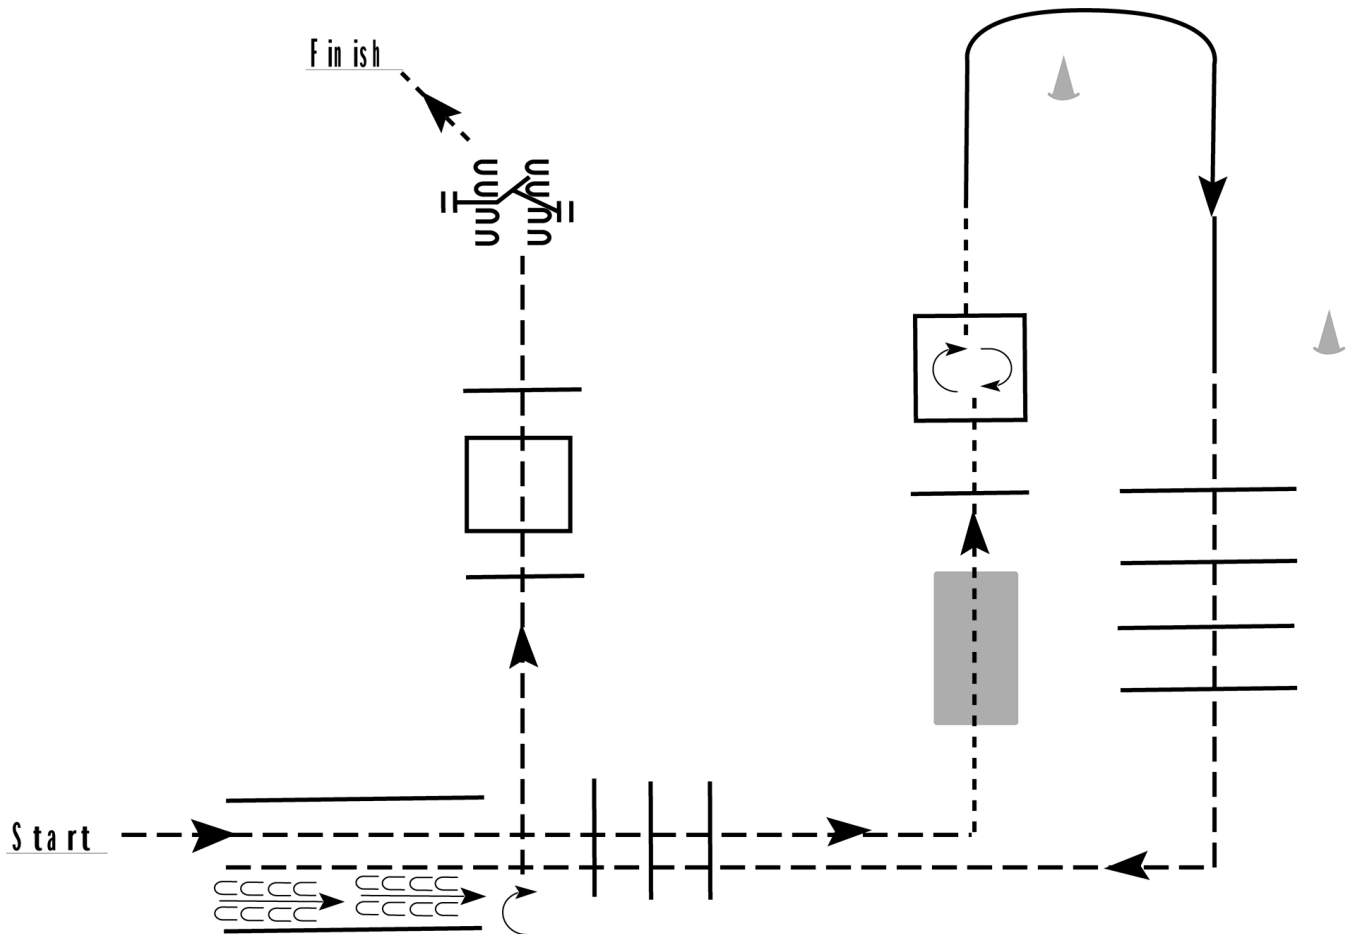

# 2019 WTQHA UTM Equestrian Team Benefit Circuit Trail (All )

Show Date: 03-17-2019

1. Trot thru chute, over poles and to bridge.
2. Walk over bridge and pole into box.
3. Perform a full turn to the right and walk out.
4. Lope on the right lead around cone and to 2nd cone.
5. Trot over poles and into chute.
6. Back out of chute and turn 1/4 turn right.
7. Trot over poles to gate.
8. Work the gate and walk to finish.

<b>Walk</b>	-----
<b>Jog</b>	- - - - -
<b>Lope</b>	—————
<b>Back</b>	←←←←←
<b>Marker</b>	▲
<b>Sidepass</b>	←-----→

[T/2-40]

Pattern Provided by:

*Judges*

www.HorseShowPatterns.com

www.HorseShowPatterns.com