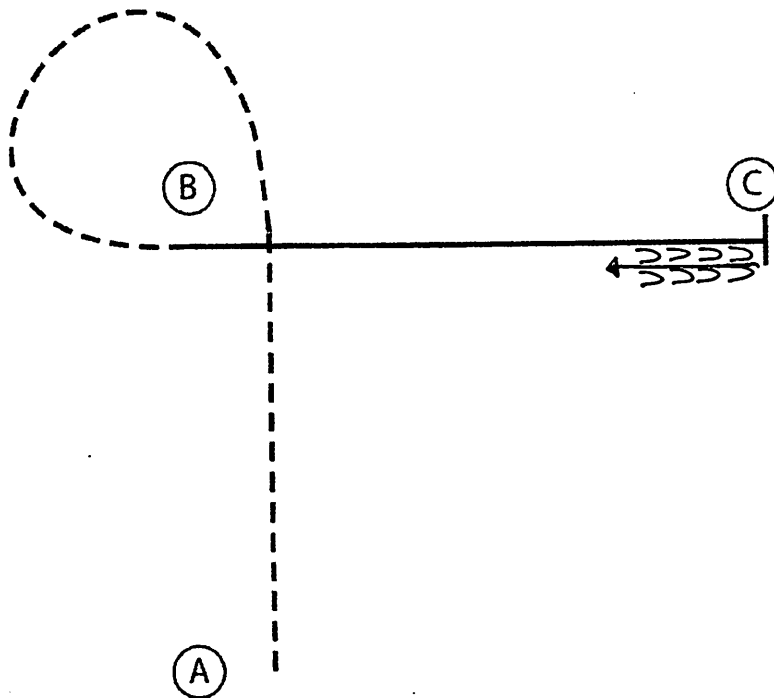

# 2021 MSQHA/WTQHA TCB Circuit

Showmanship (Youth, Am, Select)

Show Date: *Saturday 7/24/21*

www.HorseShowPatterns.com

www.HorseShowPatterns.com

Be ready at A.

1. Trot around B and C as shown.
2. Halfway between C and the judge, stop and do a 360 degree turn.
3. Walk to judge and set up for inspection.
4. When dismissed, do a 90 degree turn and trot away. *back 4 steps,*

Walk	-----
Trot	- - - - -
Back	←
Marker	⊙ B
Judge	● J

[S/3-21]

**Pattern Provided by:**  
*Show Management*

# 2021 MSQHA/WTQHA TCB Circuit

Hunt Seat Equitation (L1 YTH & L1 AM)

Show Date: *Saturday 7/24/21*

W W W . H O R S E S H O W P A T T E R N S . C O M

W W W . H O R S E S H O W P A T T E R N S . C O M

1. Sitting trot A to B
2. Posting trot around B
3. At B canter on the right lead to C
4. Stop at C  $\frac{1}{2}$  back approximately one horse length.