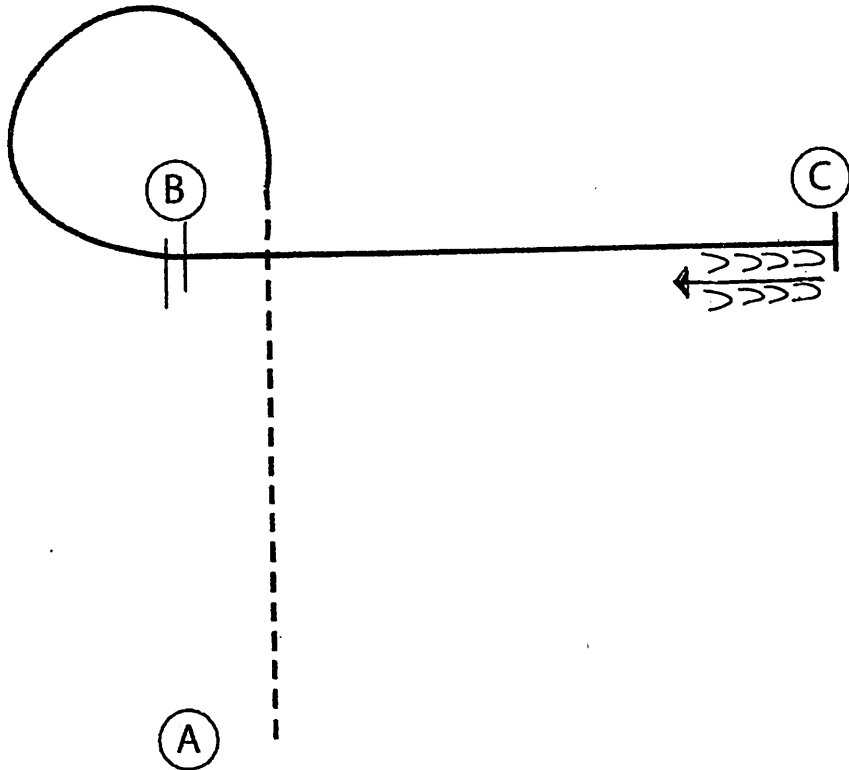

# 2021 MSQHA/WTQHA TCB Circuit

Hunt Seat Equitation (L1 YTH & L1 AM)

Show Date: *Saturday 7/24/21*

W W W . H O R S E S H O W P A T T E R N S . C O M

W W W . H O R S E S H O W P A T T E R N S . C O M

1. Sitting trot A to B
2. Posting trot around B
3. At B canter on the right lead to C
4. Stop at C  $\frac{1}{2}$  back approximately one horse length.

Walk	.....
Trot	- - - - -
Extended T rot	- - - - -
Canter	—————
Leg Yield	
Lead Change	
Back	
Marker	(B)
Sidepass	- - - - - <

[HSE/1-7]

Pattern Provided by:  
**SHOW MANAGEMENT**

# 2021 MSQHA/WTQHA TCB Circuit

Hunt Seat Equitation (Youth, Am, Select)

Show Date: *Saturday 1/24/21*

www.HorseShowPatterns.com

www.HorseShowPatterns.com

1. Posting trot A to B on the right diagonal
2. At B canter on the right lead around B
3. At B perform a simple lead change and continue to C
4. Stop at C *back approximately one horse length.*