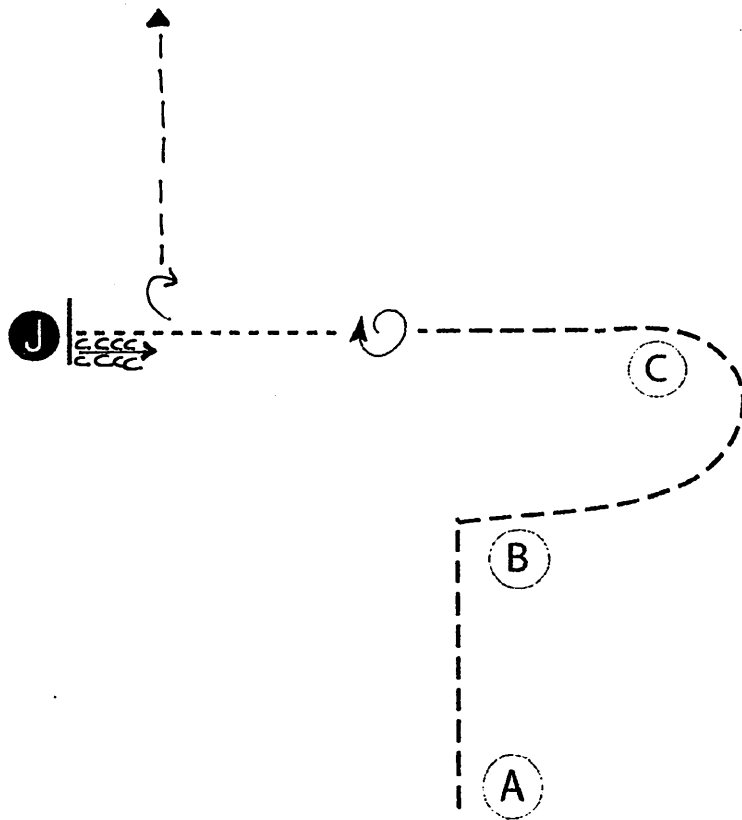

# 2021 MSQHA/WTQHA TCB Circuit

Showmanship (Youth, Am, Select)

Show Date: *Saturday 7/24/21*

www.HorseShowPatterns.com

www.HorseShowPatterns.com

Be ready at A.

1. Trot around B and C as shown.
2. Halfway between C and the judge, stop and do a 360 degree turn.
3. Walk to judge and set up for inspection.
4. When dismissed, do a 90 degree turn and trot away. *back 4 steps,*

Walk	-----
Trot	- - - - -
Back	←
Marker	⊙ B
Judge	● J

[S/3-21]

**Pattern Provided by:**  
*Show Management*

# 2021 MSQHA/WTQHA TCB Circuit

Hunt Seat Equitation (L1 YTH & L1 AM)

Show Date: *Saturday 7/24/21*

W W W . H O R S E S H O W P A T T E R N S . C O M

W W W . H O R S E S H O W P A T T E R N S . C O M

1. Sitting trot A to B
2. Posting trot around B
3. At B canter on the right lead to C
4. Stop at C  $\frac{1}{2}$  back approximately one horse length.

# 2021 MSQHA/WTQHA TCB Circuit

Hunt Seat Equitation (Youth, Am, Select)

Show Date: *Saturday 1/24/21*

www.HorseShowPatterns.com

www.HorseShowPatterns.com

1. Posting trot A to B on the right diagonal
2. At B canter on the right lead around B
3. At B perform a simple lead change and continue to C
4. Stop at C *back approximately one horse length.*